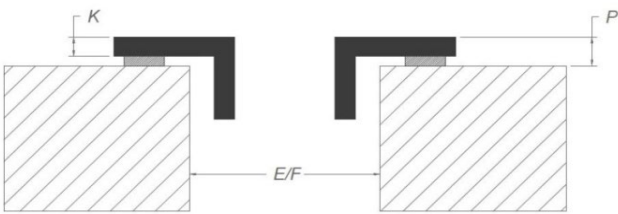

Surface mounting