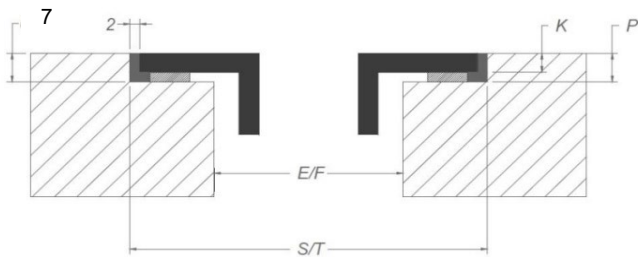

## Dimensions

\*When installing directly against an uninsulated outside wall, we recommend using an installation kit with air outlet in the plinth.

## Surface mounting

## Dimensions

	mm							
	E	F	K	P	R	S	T	X
Surface	750	490	4	6				55 min
Flushmount	750	490	4	6	7	804	524	55 min