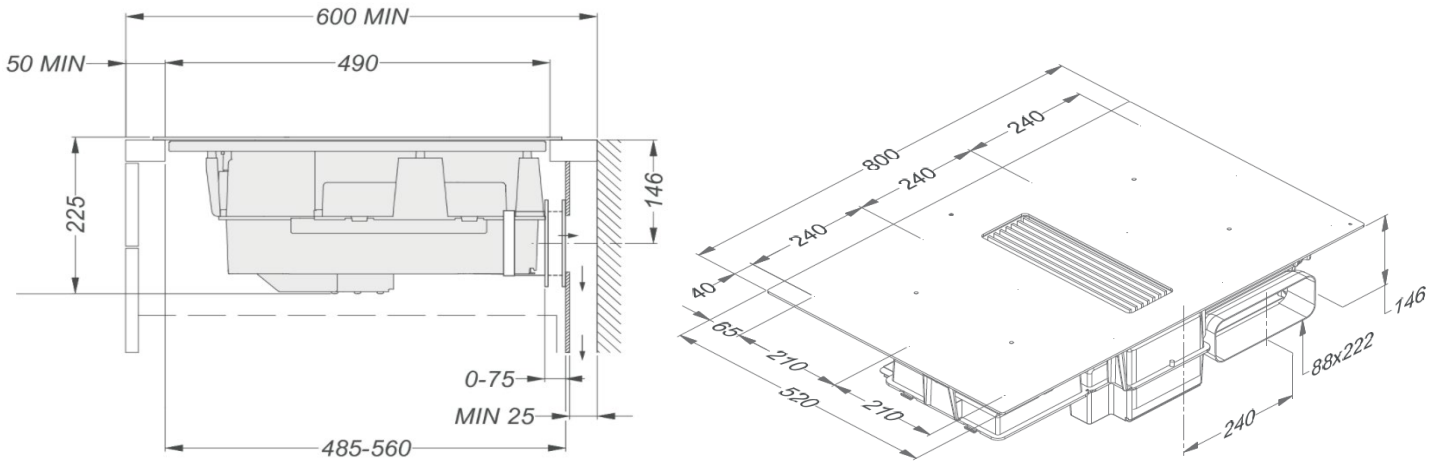

Dimensions